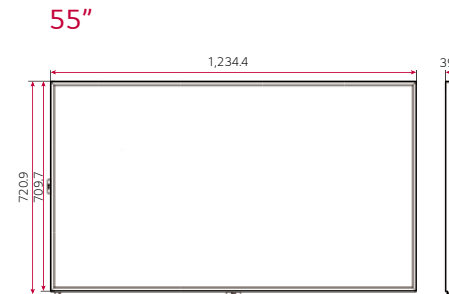

* Using an HDMI cable connection

DIMENSION (unit: mm)

CONNECTIVITY

65" | 55" | 49" | 43"

- ① LAN
- ② HDMI IN1
- ③ HDMI IN2
- ④ DP IN
- ⑤ DP OUT
- ⑥ HDMI IN3
- ⑦ DVI-D IN
- ⑧ IR & LIGHT SENSOR
- ⑨ USB IN
- ⑩ AUDIO IN
- ⑪ AUDIO OUT
- ⑫ RS-232C IN
- ⑬ RS-232C OUT