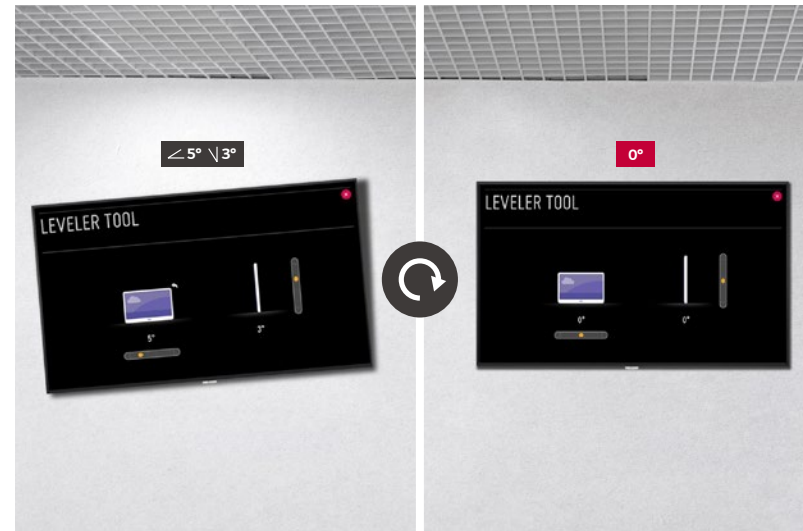

IP5x Certified Design

The IP5x Dust-Proof Certification ensures that the product is completely protected from dust, eliminating the risk of performance degradation.

30° Tilting Installation

When a display is installed at high places, it is usually tilted for the user's comfort viewing. In consideration of this, the UM3DF series supports the installation with 30 degrees of tilt*.

* Tilt installation of up to 30 degrees facedown is supported.
(in conditions within 30°C temperature, 50% humidity)

Auto Screen Rotation

The UM3DF series automatically detects its orientation (landscape or portrait mode) in the initial installation step, so manual rotation set-up process isn't required. The direction of OSD and background contents will be already set when you turn on a display at first.

Fine Adjustment

The UM3DF series is equipped with a "horizontal sensor" which shows users how the device is tilt, so that it can be precisely installed.

Remote Monitoring

The UM3DF series can email notifications to users when there is a problem, such as tilting of the product by external impact, so users can operate the product in a safer manner as they can get the information about the problem right away.

Simple Accessibility

Unlike previous models where various buttons have to be pressed for control, the UM3DF series provides a single joystick to easily facilitate power on/off, input/setting operation, volume control, etc.