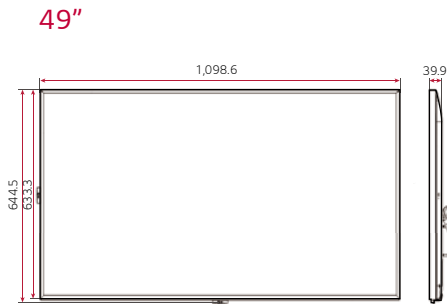

* Using an HDMI cable connection

DIMENSION (unit: mm)

CONNECTIVITY

65" | 55" | 49" | 43"

- ① LAN
- ② HDMI IN1
- ③ HDMI IN2
- ④ DP IN
- ⑤ DP OUT
- ⑥ HDMI IN3
- ⑦ DVI-D IN
- ⑧ IR & LIGHT SENSOR
- ⑨ USB IN
- ⑩ AUDIO IN
- ⑪ AUDIO OUT
- ⑫ RS-232C IN
- ⑬ RS-232C OUT