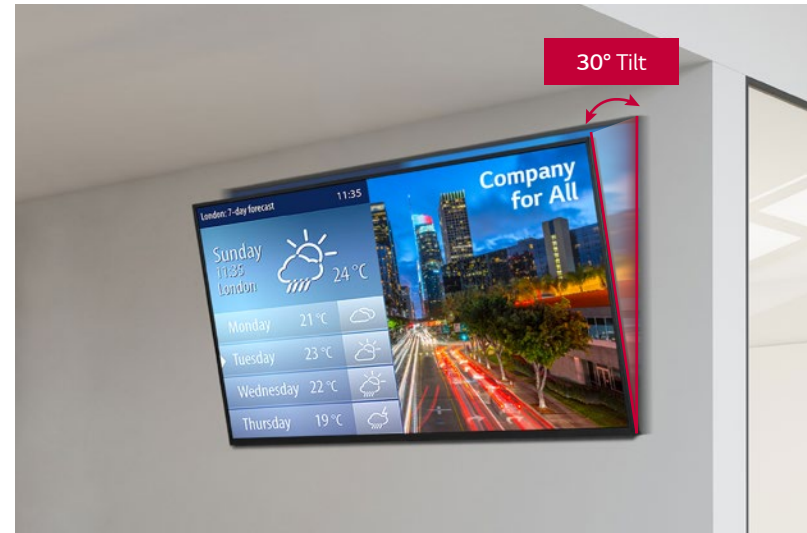

Detachable Logo and Built-in Speaker

The UM3DF series is equipped with a new transparent logo which is well organized with surroundings. Also, its removable feature gives users flexibility for installation. Contents will be enriched with sound effects from built-in speakers, without the need for purchasing or installing external speakers.

IP5x Certified Design

The IP5x Dust-Proof Certification ensures that the product is completely protected from dust, eliminating the risk of performance degradation.

30° Tilting Installation

When a display is installed at high places, it is usually tilted for the user's comfort viewing. In consideration of this, the UM3DF series supports the installation with 30 degrees of tilt*.

* Tilt installation of up to 30 degrees facedown is supported.
(in conditions within 30°C temperature, 50% humidity)

Auto Screen Rotation

The UM3DF series automatically detects its orientation (landscape or portrait mode) in the initial installation step, so manual rotation set-up process isn't required. The direction of OSD and background contents will be already set when you turn on a display at first.

Fine Adjustment

The UM3DF series is equipped with a "horizontal sensor" which shows users how the device is tilt, so that it can be precisely installed.

Remote Monitoring

The UM3DF series can email notifications to users when there is a problem, such as tilting of the product by external impact, so users can operate the product in a safer manner as they can get the information about the problem right away.