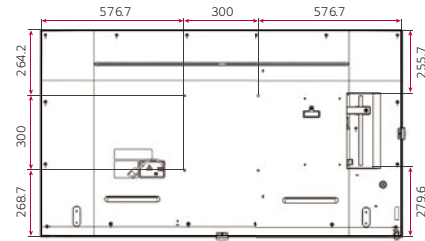

* Using an HDMI cable connection

DIMENSION (unit: mm)

CONNECTIVITY

65" | 55" | 49" | 43"

- ① LAN
- ② HDMI IN1
- ③ HDMI IN2
- ④ DP IN
- ⑤ DP OUT
- ⑥ HDMI IN3
- ⑦ DVI-D IN
- ⑧ IR & LIGHT SENSOR
- ⑨ USB IN
- ⑩ AUDIO IN
- ⑪ AUDIO OUT
- ⑫ RS-232C IN
- ⑬ RS-232C OUT