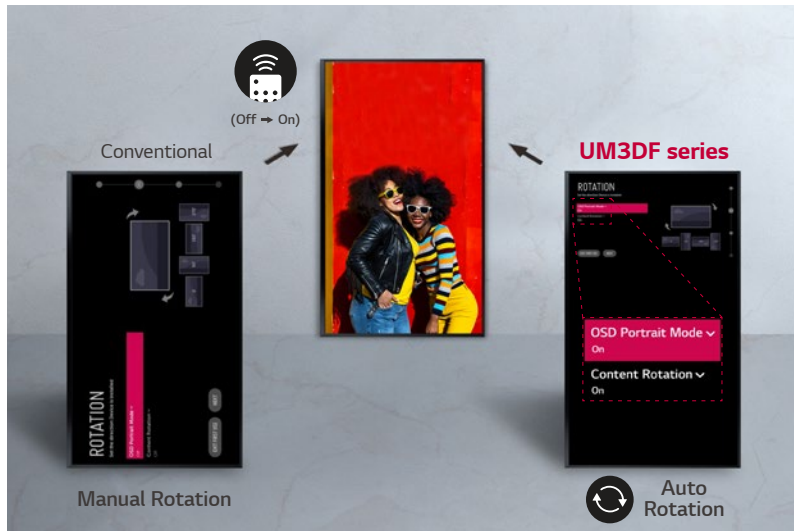

IP5x Certified Design

The IP5x Dust-Proof Certification ensures that the product is completely protected from dust, eliminating the risk of performance degradation.

30° Tilting Installation

When a display is installed at high places, it is usually tilted for the user's comfort viewing. In consideration of this, the UM3DF series supports the installation with 30 degrees of tilt*.

* Tilt installation of up to 30 degrees facedown is supported.
(in conditions within 30°C temperature, 50% humidity)

Auto Screen Rotation

The UM3DF series automatically detects its orientation (landscape or portrait mode) in the initial installation step, so manual rotation set-up process isn't required. The direction of OSD and background contents will be already set when you turn on a display at first.

Fine Adjustment

The UM3DF series is equipped with a "horizontal sensor" which shows users how the device is tilt, so that it can be precisely installed.

Remote Monitoring

The UM3DF series can email notifications to users when there is a problem, such as tilting of the product by external impact, so users can operate the product in a safer manner as they can get the information about the problem right away.