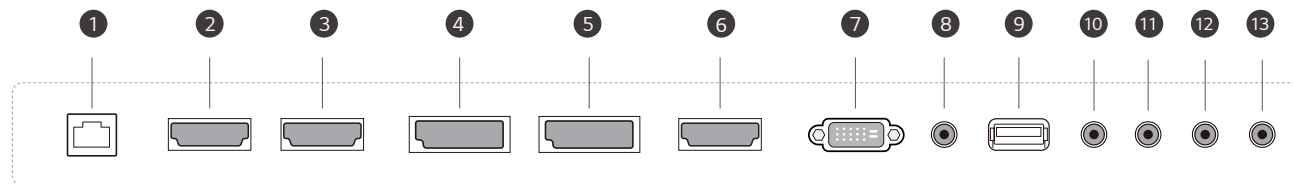

* Using an HDMI cable connection

DIMENSION (unit: mm)

CONNECTIVITY

65" | 55" | 49" | 43"

- ① LAN
- ② HDMI IN1
- ③ HDMI IN2
- ④ DP IN
- ⑤ DP OUT
- ⑥ HDMI IN3
- ⑦ DVI-D IN
- ⑧ IR & LIGHT SENSOR
- ⑨ USB IN
- ⑩ AUDIO IN
- ⑪ AUDIO OUT
- ⑫ RS-232C IN
- ⑬ RS-232C OUT