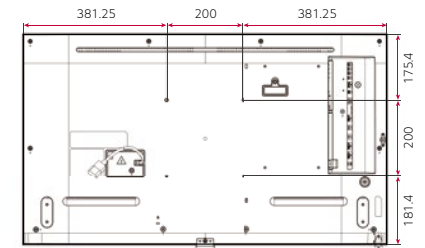

* Using an HDMI cable connection

DIMENSION (unit: mm)

CONNECTIVITY

65" | 55" | 49" | 43"

- ① LAN
- ② HDMI IN1
- ③ HDMI IN2
- ④ DP IN
- ⑤ DP OUT
- ⑥ HDMI IN3
- ⑦ DVI-D IN
- ⑧ IR & LIGHT SENSOR
- ⑨ USB IN
- ⑩ AUDIO IN
- ⑪ AUDIO OUT
- ⑫ RS-232C IN
- ⑬ RS-232C OUT