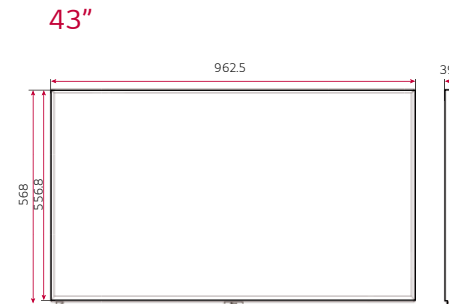

* Using an HDMI cable connection

DIMENSION (unit: mm)

CONNECTIVITY

65" | 55" | 49" | 43"

- ① LAN
- ② HDMI IN1
- ③ HDMI IN2
- ④ DP IN
- ⑤ DP OUT
- ⑥ HDMI IN3
- ⑦ DVI-D IN
- ⑧ IR & LIGHT SENSOR
- ⑨ USB IN
- ⑩ AUDIO IN
- ⑪ AUDIO OUT
- ⑫ RS-232C IN
- ⑬ RS-232C OUT