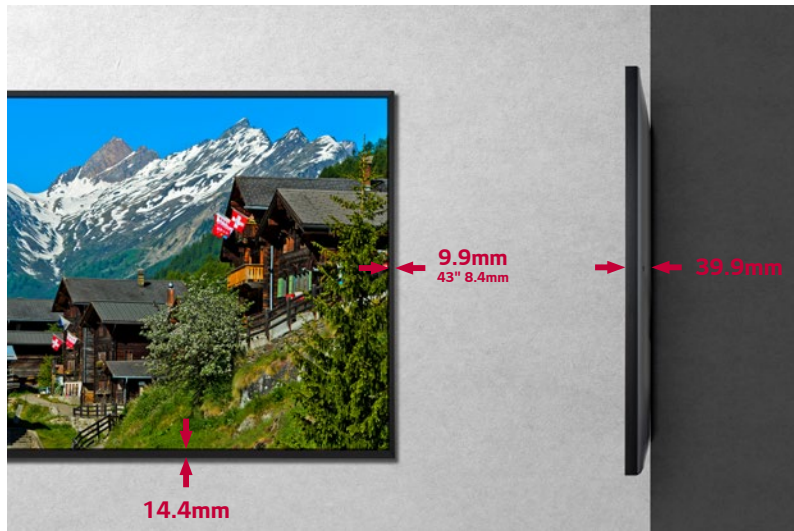

H.264

HEVC

* HEVC : High Efficiency Video Coding

Narrow Bezel & Slim Depth

The UM3DF series has a smaller bezel size and thickness, which saves space and enables easy installation. In addition, it increases the immersive experience from the screen and provides a sophisticated design, improving the décor of the space where the product is installed.