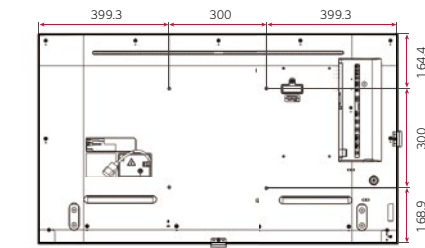

* Using an HDMI cable connection

DIMENSION (unit: mm)

CONNECTIVITY

65" | 55" | 49" | 43"

- ① LAN
- ② HDMI IN1
- ③ HDMI IN2
- ④ DP IN
- ⑤ DP OUT
- ⑥ HDMI IN3
- ⑦ DVI-D IN
- ⑧ IR & LIGHT SENSOR
- ⑨ USB IN
- ⑩ AUDIO IN
- ⑪ AUDIO OUT
- ⑫ RS-232C IN
- ⑬ RS-232C OUT