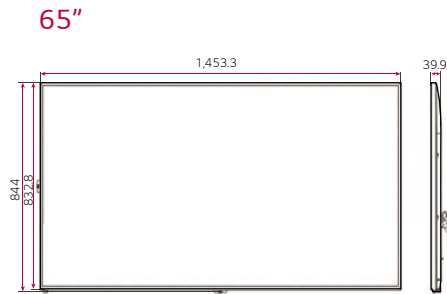

* Using an HDMI cable connection

DIMENSION (unit: mm)

CONNECTIVITY

65" | 55" | 49" | 43"

- ① LAN
- ② HDMI IN1
- ③ HDMI IN2
- ④ DP IN
- ⑤ DP OUT
- ⑥ HDMI IN3
- ⑦ DVI-D IN
- ⑧ IR & LIGHT SENSOR
- ⑨ USB IN
- ⑩ AUDIO IN
- ⑪ AUDIO OUT
- ⑫ RS-232C IN
- ⑬ RS-232C OUT