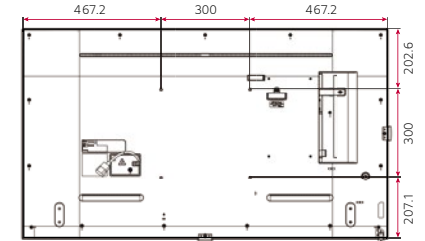

* Using an HDMI cable connection

DIMENSION (unit: mm)

CONNECTIVITY

65" | 55" | 49" | 43"

- ① LAN
- ② HDMI IN1
- ③ HDMI IN2
- ④ DP IN
- ⑤ DP OUT
- ⑥ HDMI IN3
- ⑦ DVI-D IN
- ⑧ IR & LIGHT SENSOR
- ⑨ USB IN
- ⑩ AUDIO IN
- ⑪ AUDIO OUT
- ⑫ RS-232C IN
- ⑬ RS-232C OUT