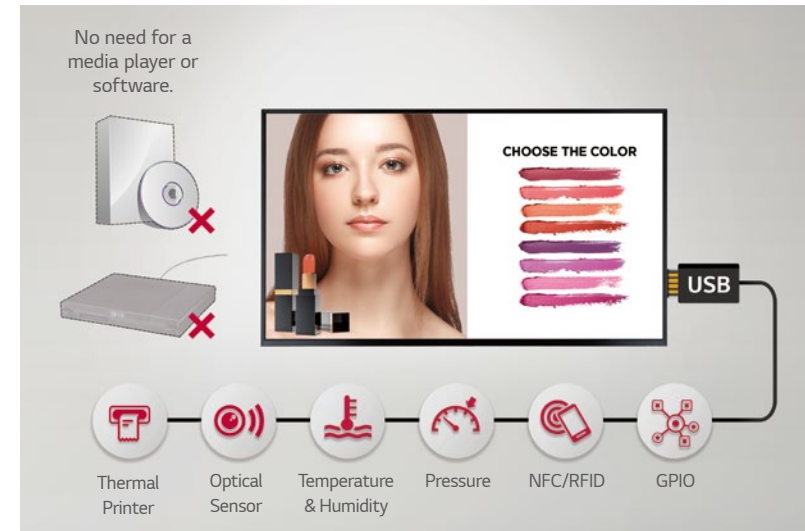

Various Sensor Applications

LG webOS smart signage platform easily supports connections with external sensors such as GPIO, NFC/RFID, temperature sensors, etc, via USB plug-in. The overall cost for maintenance is reduced as there's no need to purchase additional software or media players for creating value-added solutions.